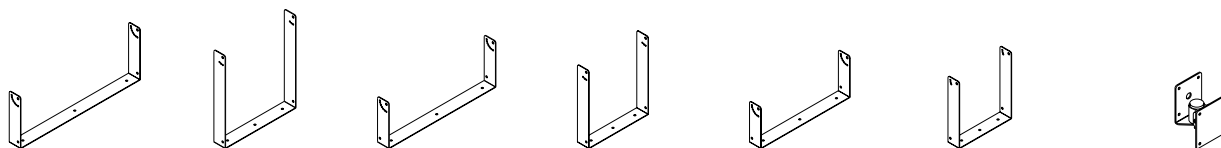

| ARCHON | | 115 | 112 | 110 | 108 | 106 | 105 | 2155 | 208S |
|-----------------------------------|------------|-----------------------------------------|-----------------------------------------|-----------------------------------------|-----------------------------------|-----------------------------------|-----------------------------------|----------------------------------|----------------------------------|
| Configuration | way | 2 | 2 | 2 | 2 | 2 | 2 | 1 | 1 |
| Recommended amplifier | W rms | 1000 | 1000 | 700 | 350 | 300 | 200 | 2000 | 600 |
| System Long term power | W | 500 | 500 | 350 | 175 | 150 | 100 | 1000 | 300 |
| System Short term power IEC 268-5 | W | 2000 | 2000 | 1400 | 700 | 600 | 400 | 4000 | 1200 |
| Transformer | V/W | 100 /300 optional | 100 /300 optional | 100 / 200 optional | 100 / 100 optional | 100 / 100 optional | 100 / 50 optional | - | - |
| Nominal impedance | Ohm | 8 | 8 | 8 | 8 | 8 | 8 | 4 | 8 |
| Frequency response | @-6dB | 48Hz - 18KHz | 50Hz - 18KHz | 60Hz - 18KHz | 55Hz - 22KHz | 60Hz - 22KHz | 70Hz - 22KHz | 35Hz - 500Hz | 50Hz - 500Hz |
| Low frequency woofer | inch | 15 - 3 coil | 12 - 3 coil | 10 - 2.5 coil | 8 - 1.5 coil | 6.5 - 1.5 coil | 5 - 1.25 coil | 2 x 15 4 coil | 2 x 8 - 2 coil |
| AES power | W | 400 | 400 | 300 | 150 | 120 | 70 | 500 | 150 |
| High frequency driver | inch | 2 - 2.5 coil | 1.4 - 2.5 coil | 1 - 1.7 coil | 1.5 - 1.5 coil dome | 1 - 1 coil dome | 1 - 1 coil dome | - | - |
| AES power | W | 80 | 80 | 50 | 35 | 20 | 20 | - | - |
| Sensitivity (@1W/1m) | dB | 100 | 99 | 97 | 92.5 | 91 | 89 | 101 | 95 |
| Maximum SPL cont/peak (Bi-Amp) | dB | 130 / 134 | 129 / 133 | 125 / 129 | 118 / 121 | 116 / 119 | 112 / 115 | 139/142 half-space | 129/132 half space |
| Dispersion | H x V | 60° x 40° | 70° x 50° | 80° x 50° | 90° | 100° | 110° | omni | omni |
| Crossover frequency | kHz | 1.3 passive or active Bi-Amp | 1.6 passive or active Bi-Amp | 1.8 passive or active Bi-Amp | 2 | 2.5 | 3 | external active | external active |
| Recommended HP filter | | 35hz - 24dboct | 40hz - 24dboct | 45hz - 24dboct | 40hz - 24dboct | 45hz - 24dboct | 60hz - 24dboct | 28hz - 24dboct | 40hz - 24dboct |
| Recommended external filter | | Digital management with presets | Digital management with presets | Digital management with presets | - | - | - | Digital management with presets | Digital management with presets |
| Input connectors | | 2 x Speakon NL4 in & thru 4 x Euroblock | 2 x Speakon NL4 in & thru 4 x Euroblock | 2 x Speakon NL4 in & thru 4 x Euroblock | 4 x Euroblock 0-8-100V (low-high) | 4 x Euroblock 0-8-100V (low-high) | 4 x Euroblock 0-8-100V (low-high) | 2 x Speakon NL4 in & thru | 2 x Speakon NL4 in & thru |
| Net dimensions (WxHxD) | mm inch | 435x740x421 17.12x29.13x16.57 | 365x660x380 14.37x25.98x14.96 | 320x550x325 12.59x21.65x12.79 | 248x411x248 9.76x16.18x9.76 | 216x360x216 8.50x14.17x8.50 | 180x300x180 7.08x11.81x7.08 | 900x485x640 35.43x19.09x25.19 | 550x285x480 21.65x11.22x18.89 |
| Net weight | kg/lb | 29/63,9 | 22/48,5 | 15/33 | 6,5/14,3 | 5,5/12,1 | 4/8,8 | 50/110,2 | 18/39,6 |
| Transport dimensions(WxHxD) | mm inch | 530x860x530 20.86x33.85x20.86 | 530x860x530 20.86x33.85x20.86 | 420x650x420 16.53x25.59x16.53 | 330x491x330 12.99x19.33x12.99 | 300x440x300 11.81x17.32x11.81 | 260x380x260 10.23x14.96x10.23 | 1000x530x800 39.4x20.8x31.5 | 690x370x625 27.16x14.56x24.60 |
| Transport weight | kg/lb | 31/68,3 | 24/53 | 17/37,4 | 8,5/18,7 | 7,5/16,5 | 6/13,2 | 60/132,3 | 20/44 |